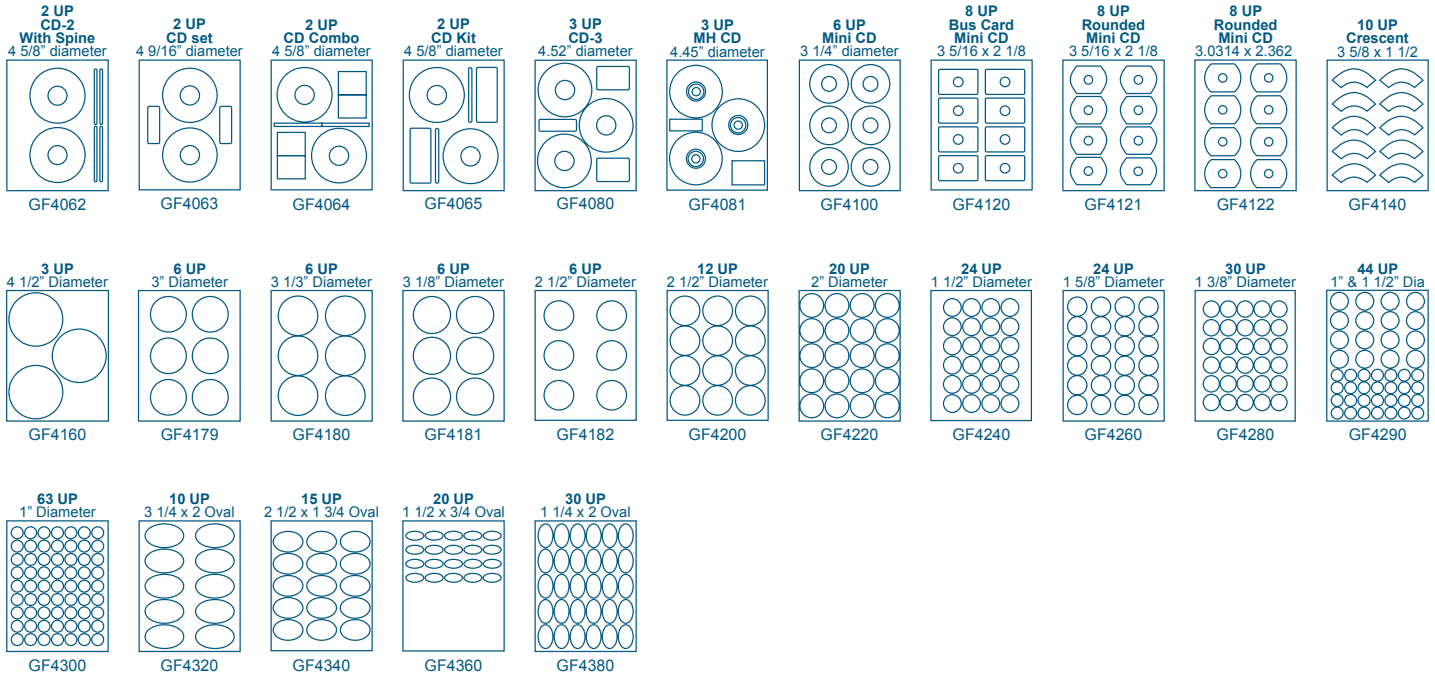

STANDARD SIZES

8 1/2 x 11 Sheets Continued