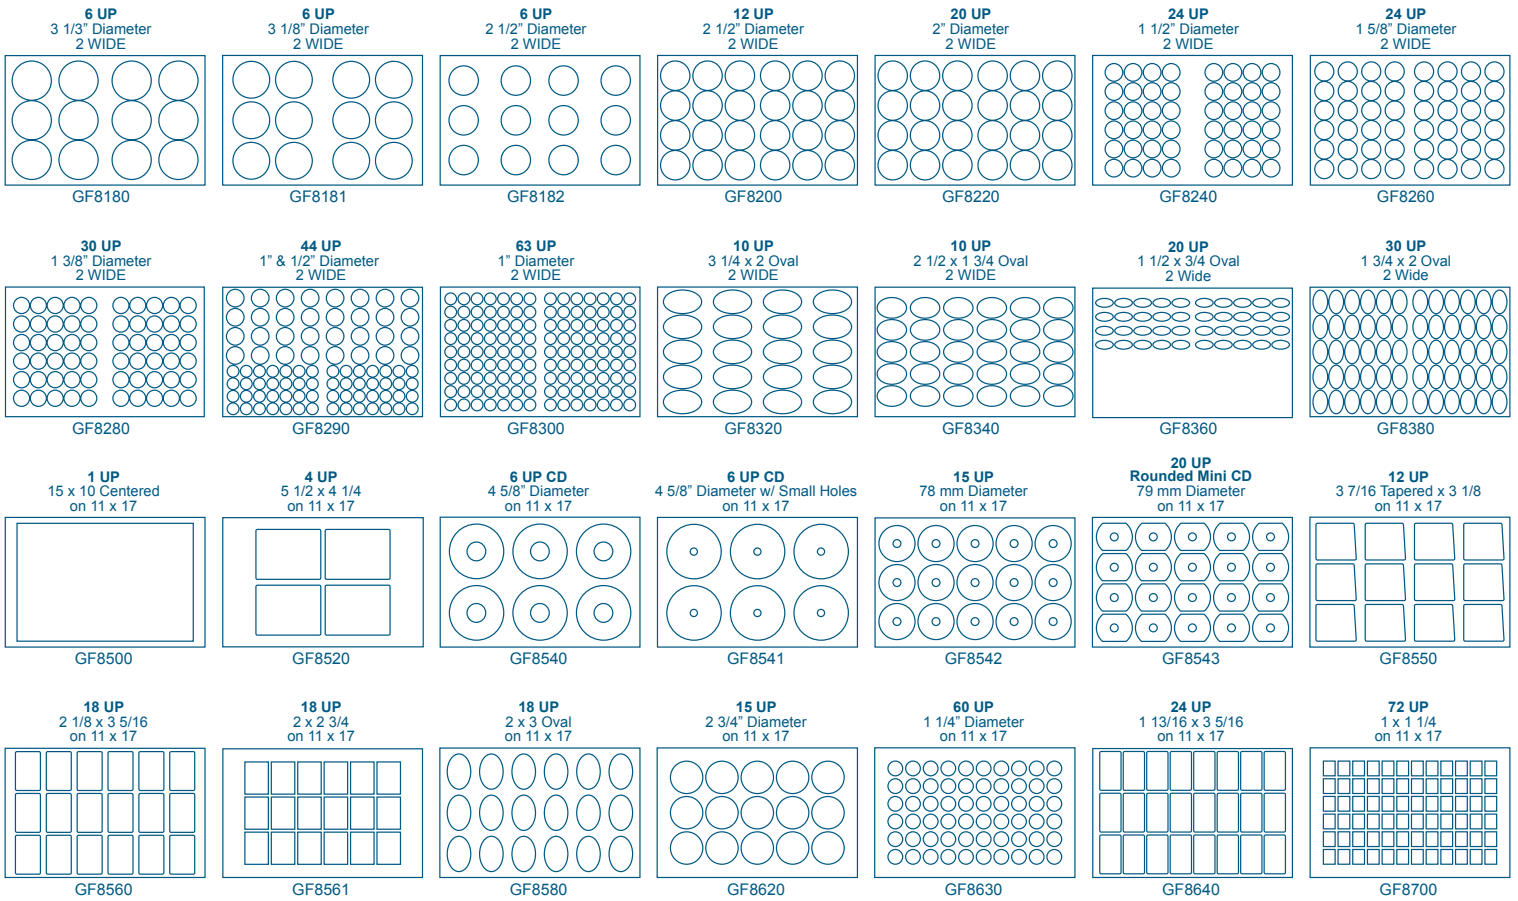

STANDARD SIZES 11 X 17 Sheets

Custom sizes available.

Formgraphics, Inc. 1-800-808-8716

#10 ENVELOPE SIZE LABELS

9 1/2 X 4 1/4 Sheets - Designed to work with common envelope software templates.
PRICING PER THOUSAND SHEETS (under 1000 quantity is a lot price)

BLANK - 2,000 Sheets per carton, wrapped in packs of 250

QUANTITY   500   1M   2M   3M   4M   5M   7.5M   10M   15M   20M   30M   40M   50M   100M

UNCOATED PERM WHITE
Laser and inkjet

Call for Pricing

FLUORESCENT PERM
Laser only

CLEAR MATTE PERM
Laser only

PRINTED - 2,000 Sheets per carton, wrapped in packs of 250

UNCOATED PERM WHITE
Laser and inkjet

Call for Pricing

FLUORESCENT PERM
Laser only

CLEAR MATTE PERM
Laser only